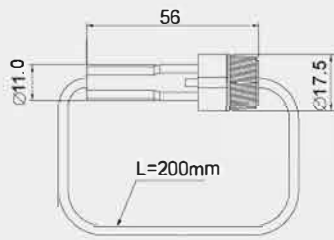

R3-32 A

cULus

FUSE	RATING	WIRE GAUGE
A \varnothing 5.2*20mm	1 20A 32V DC 20A 250V AC	12AWG
B \varnothing 6.35*30mm \varnothing 6.35*31.8mm	2 15A 32V DC 15A 250V AC	14AWG

WIRE

FEATURES:

- Material:
Frame and cap: phenolic(UL flame: 94V-1).
- Wire end stripped or uncut is optional.

R3-48-11

cULus

FUSE	WIRE GAUGE	WIRE COLOR
\varnothing 5.0*20mm	D 18AWG E 20AWG	Red

WIRE

5A 250V AC

FEATURES:

- Material:
Frame: PP (T115°C).
- Wire end stripped or uncut is optional.

R3-64

cULus

FUSE	WIRE GAUGE	WIRE COLOR
\varnothing 6.35*30mm \varnothing 6.35*31.8mm	16AWG	Red

WIRE

10A 250V AC

FEATURES:

- Material:
Frame and cap: PP (UL flame: 94V-0).

R3-77

LED Warning Light | Heavy Duty

FUSE	WIRE GAUGE	WIRE COLOR
∅ 6.35*31.8mm	10AWG	Red

WIRE 30A 32V DC

FEATURES:

- Material:
Frame: PBT (UL flame: 94V-0).
Cap: PC (UL flame: 94V-2).
- LED indicates when fuse is broken.