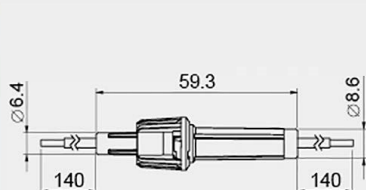

R3-32 A

cULus

FUSE	RATING	WIRE GAUGE
A \varnothing 5.2*20mm	1 20A 32V DC 20A 250V AC	12AWG
B \varnothing 6.35*30mm \varnothing 6.35*31.8mm	2 15A 32V DC 15A 250V AC	14AWG

WIRE

FEATURES:

- Material:
Frame and cap: phenolic(UL flame: 94V-1).
- Wire end stripped or uncut is optional.

R3-48-11

cULus

FUSE	WIRE GAUGE	WIRE COLOR
\varnothing 5.0*20mm	D 18AWG E 20AWG	Red

WIRE

5A 250V AC

FEATURES:

- Material:
Frame: PP (T115°C).
- Wire end stripped or uncut is optional.

R3-64

cULus

FUSE	WIRE GAUGE	WIRE COLOR
\varnothing 6.35*30mm \varnothing 6.35*31.8mm	16AWG	Red

WIRE

10A 250V AC

FEATURES:

- Material:
Frame and cap: PP (UL flame: 94V-0).

R3-77

LED Warning Light | Heavy Duty

FUSE	WIRE GAUGE	WIRE COLOR
∅ 6.35*31.8mm	10AWG	Red

WIRE 30A 32V DC

FEATURES:

- Material:
Frame: PBT (UL flame: 94V-0).
Cap: PC (UL flame: 94V-2).
- LED indicates when fuse is broken.