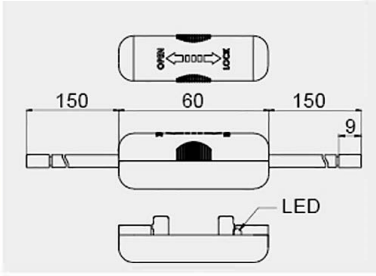

R3-32 A

cULus

FUSE	RATING	WIRE GAUGE
A \varnothing 5.2*20mm	1 20A 32V DC 20A 250V AC	12AWG
B \varnothing 6.35*30mm \varnothing 6.35*31.8mm	2 15A 32V DC 15A 250V AC	14AWG

WIRE

FEATURES:

- Material:
Frame and cap: phenolic(UL flame: 94V-1).
- Wire end stripped or uncut is optional.

R3-48-11

cULus

FUSE	WIRE GAUGE	WIRE COLOR
\varnothing 5.0*20mm	D 18AWG E 20AWG	Red

WIRE

5A 250V AC

FEATURES:

- Material:
Frame: PP (T115°C).
- Wire end stripped or uncut is optional.

R3-64

cULus

FUSE	WIRE GAUGE	WIRE COLOR
\varnothing 6.35*30mm \varnothing 6.35*31.8mm	16AWG	Red

WIRE

10A 250V AC

FEATURES:

- Material:
Frame and cap: PP (UL flame: 94V-0).

R3-77

LED Warning Light | Heavy Duty

FUSE	WIRE GAUGE	WIRE COLOR
∅ 6.35*31.8mm	10AWG	Red

WIRE 30A 32V DC

FEATURES:

- Material:
Frame: PBT (UL flame: 94V-0).
Cap: PC (UL flame: 94V-2).
- LED indicates when fuse is broken.