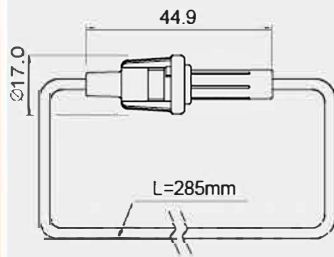

R3-32 A

cULus

FUSE	RATING	WIRE GAUGE
A \varnothing 5.2*20mm	1 20A 32V DC 20A 250V AC	12AWG
B \varnothing 6.35*30mm \varnothing 6.35*31.8mm	2 15A 32V DC 15A 250V AC	14AWG

WIRE

FEATURES:

- Material:
Frame and cap: phenolic(UL flame: 94V-1).
- Wire end stripped or uncut is optional.

R3-48-11

cULus

FUSE	WIRE GAUGE	WIRE COLOR
\varnothing 5.0*20mm	D 18AWG E 20AWG	Red

WIRE

5A 250V AC

FEATURES:

- Material:
Frame: PP (T115°C).
- Wire end stripped or uncut is optional.

R3-64

cULus

FUSE	WIRE GAUGE	WIRE COLOR
\varnothing 6.35*30mm \varnothing 6.35*31.8mm	16AWG	Red

WIRE

10A 250V AC

FEATURES:

- Material:
Frame and cap: PP (UL flame: 94V-0).

R3-77

LED Warning Light | Heavy Duty

FUSE	WIRE GAUGE	WIRE COLOR
∅ 6.35*31.8mm	10AWG	Red

WIRE 30A 32V DC

FEATURES:

- Material:
Frame: PBT (UL flame: 94V-0).
Cap: PC (UL flame: 94V-2).
- LED indicates when fuse is broken.